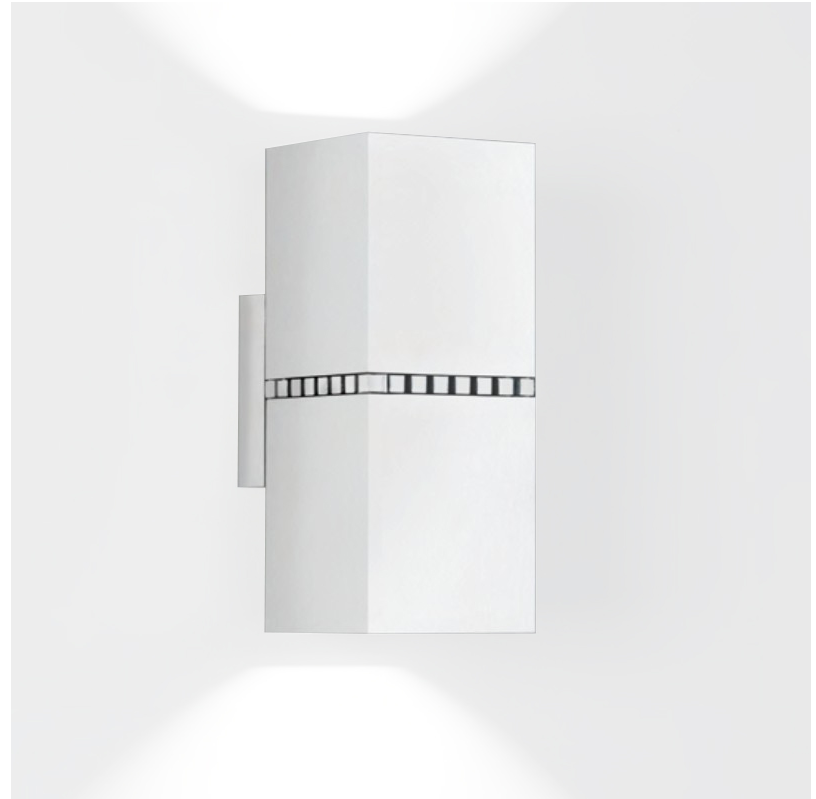

DAU DOUBLE SURFACE

D93195R9-

base number _____
Finish Options _____

1. To build a product code in our configurator select the specify button on the base model # product page
2. To build a manual product code on this datasheet choose from the options listed below in blue font and add the suffix to the base model #

GENERAL

Series: Dau _____
Subseries: Dau Double _____
Brand: Milan _____
Division: Design _____
Mounting Type: Surface _____
Mounting Location: Wall _____
Subcategory: Up/Down Light _____

PHYSICAL

Shape: Rectangle _____
Length (mm): 80 _____
Length (in): 3 1/8 _____
Height (mm): 200 _____
Depth (mm): 101 _____
Height (in): 7 7/8 _____
Depth (in): 4 _____
Extension (mm): 101 _____
Extension (in): 4 _____
Light Distribution: Direct / Indirect _____
Fixture Finish: [BAL](#) / [MWL](#) / [BSL](#) _____
Fixture Material: Extruded Aluminum _____

ELECTRICAL

Lamp Type: LED _____
Total Output Wattage (W): 18.6 _____
Dimming: Electronic Low Voltage Dimming _____
Input Voltage (V): 120 _____

LED

Number of LEDs: 2 _____
Color Temperature (°K): 3000 _____
Nominal Lumen (lm): 1912 _____
CRI: >90 CRI _____
Lamp Life (hrs): 50000 _____

OPTICAL

RATINGS AND CERTIFICATIONS

Certified By: Certified for North American Standards _____
IP rating: IP20 _____

J-Box cover plate Included