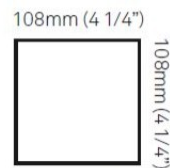

DAU DOUBLE SURFACE

D93195R9-

base number _____
Finish Options _____

1. To build a product code in our configurator select the specify button on the base model # product page
2. To build a manual product code on this datasheet choose from the options listed below in blue font and add the suffix to the base model #

GENERAL

Series: Dau _____
Subseries: Dau Double _____
Brand: Milan _____
Division: Design _____
Mounting Type: Surface _____
Mounting Location: Wall _____
Subcategory: Up/Down Light _____

PHYSICAL

Shape: Rectangle _____
Length (mm): 80 _____
Length (in): 3 1/8 _____
Height (mm): 200 _____
Depth (mm): 101 _____
Height (in): 7 7/8 _____
Depth (in): 4 _____
Extension (mm): 101 _____
Extension (in): 4 _____
Light Distribution: Direct / Indirect _____
Fixture Finish: [BAL](#) / [MWL](#) / [BSL](#) _____
Fixture Material: Extruded Aluminum _____

ELECTRICAL

Lamp Type: LED _____
Total Output Wattage (W): 18.6 _____
Dimming: Electronic Low Voltage Dimming _____
Input Voltage (V): 120 _____

LED

Number of LEDs: 2 _____
Color Temperature (°K): 3000 _____
Nominal Lumen (lm): 1912 _____
CRI: >90 CRI _____
Lamp Life (hrs): 50000 _____

OPTICAL

RATINGS AND CERTIFICATIONS

Certified By: Certified for North American Standards _____
IP rating: IP20 _____

J-Box cover plate Included