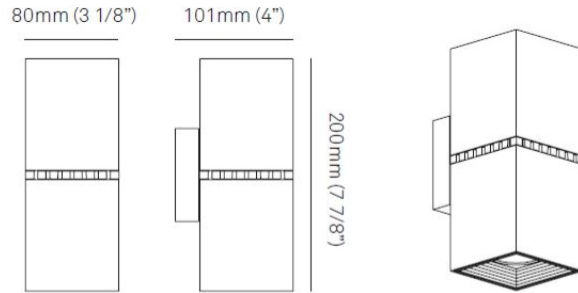

DAU DOUBLE SURFACE

D93195R9-

base number _____
Finish Options _____

1. To build a product code in our configurator select the specify button on the base model # product page
2. To build a manual product code on this datasheet choose from the options listed below in blue font and add the suffix to the base model #

GENERAL

Series: Dau _____
Subseries: Dau Double _____
Brand: Milan _____
Division: Design _____
Mounting Type: Surface _____
Mounting Location: Wall _____
Subcategory: Up/Down Light _____

PHYSICAL

Shape: Rectangle _____
Length (mm): 80 _____
Length (in): 3 1/8 _____
Height (mm): 200 _____
Depth (mm): 101 _____
Height (in): 7 7/8 _____
Depth (in): 4 _____
Extension (mm): 101 _____
Extension (in): 4 _____
Light Distribution: Direct / Indirect _____
Fixture Finish: [BAL](#) / [MWL](#) / [BSL](#) _____
Fixture Material: Extruded Aluminum _____

ELECTRICAL

Lamp Type: LED _____
Total Output Wattage (W): 18.6 _____
Dimming: Electronic Low Voltage Dimming _____
Input Voltage (V): 120 _____

LED

Number of LEDs: 2 _____
Color Temperature (°K): 3000 _____
Nominal Lumen (lm): 1912 _____
CRI: >90 CRI _____
Lamp Life (hrs): 50000 _____

OPTICAL

RATINGS AND CERTIFICATIONS

Certified By: Certified for North American Standards _____
IP rating: IP20 _____

J-Box cover plate Included